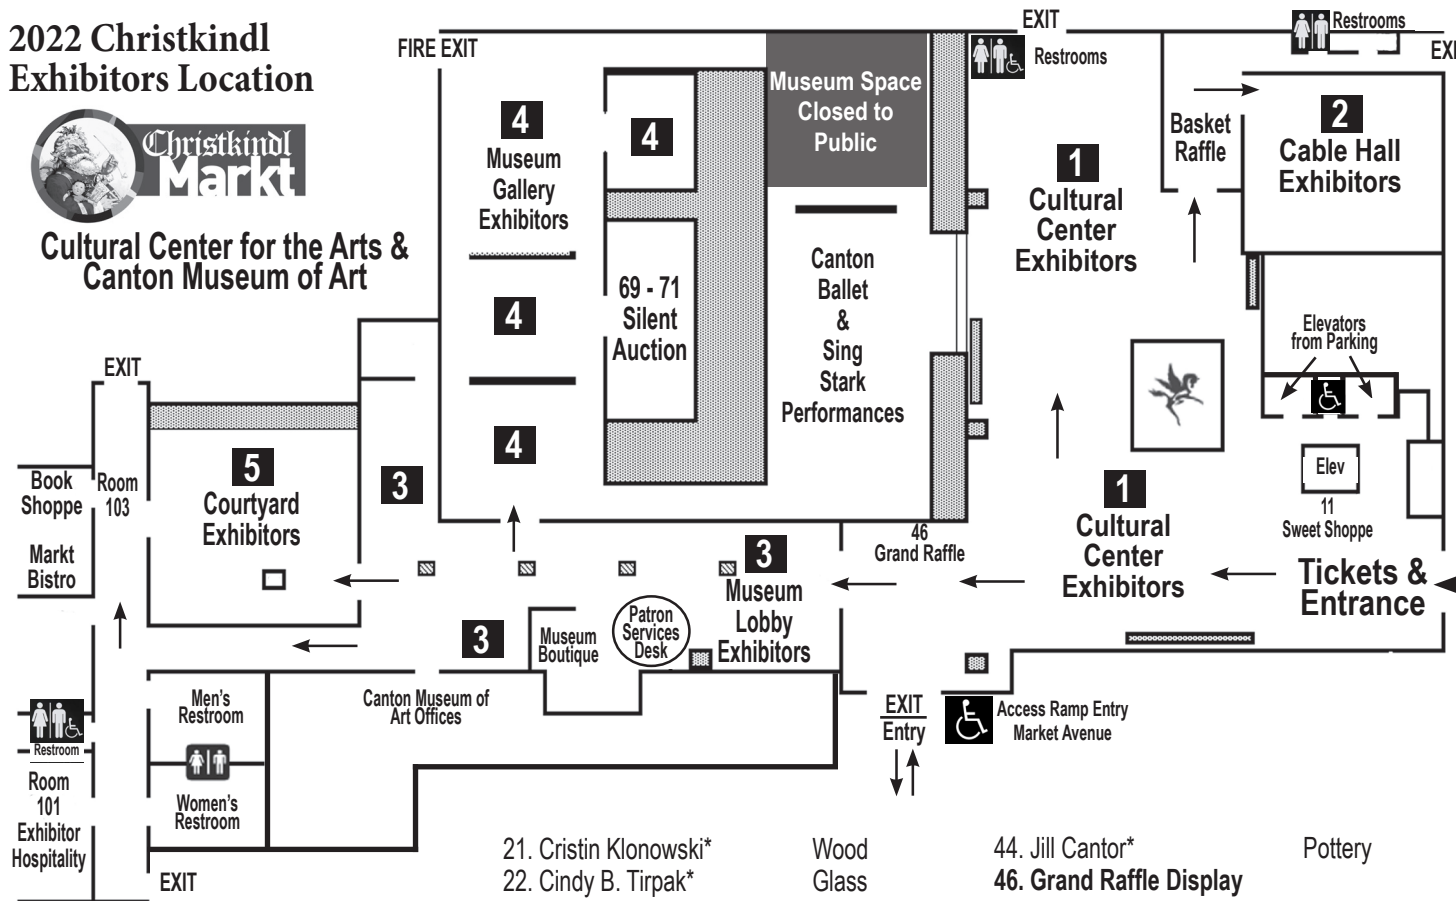

Markt Bistro – Room 103 at the Museum, featuring cheese & crackers, trail bologna, snacks, hot & cold beverages. *CASH or CHECK only.*

Basket Raffle – In Cable Hall Lobby, featuring unique themed baskets.

Grand Raffle, Sure Bet & Door Prize Entry – Booth 46 in the Cultural Center.

Silent Auction – In the Museum galleries, with items from our exhibitors!

Sweet Shoppe – Booth 11 near Main Entrance, with assorted sweet treats!

Ye Olde Book Shoppe – Located in the Markt Bistro, Room 103 (Museum).

Special Performances by . . .

- **Canton Ballet** - Sat, 11am & 1pm
Excerpts from "The Nutcracker"
- **Sing Stark! / VOX Audio** - Sat, 5pm
In the Museum's Upper Gallery

2022 Christkindl Exhibitors Location

Cultural Center for the Arts & Canton Museum of Art

* NEW Christkindl Markt Exhibitors

Andreas
FURNITURE
Deposit Door Prize
Entry Stubs from Your
Ticket in the Drum at
Booth 46