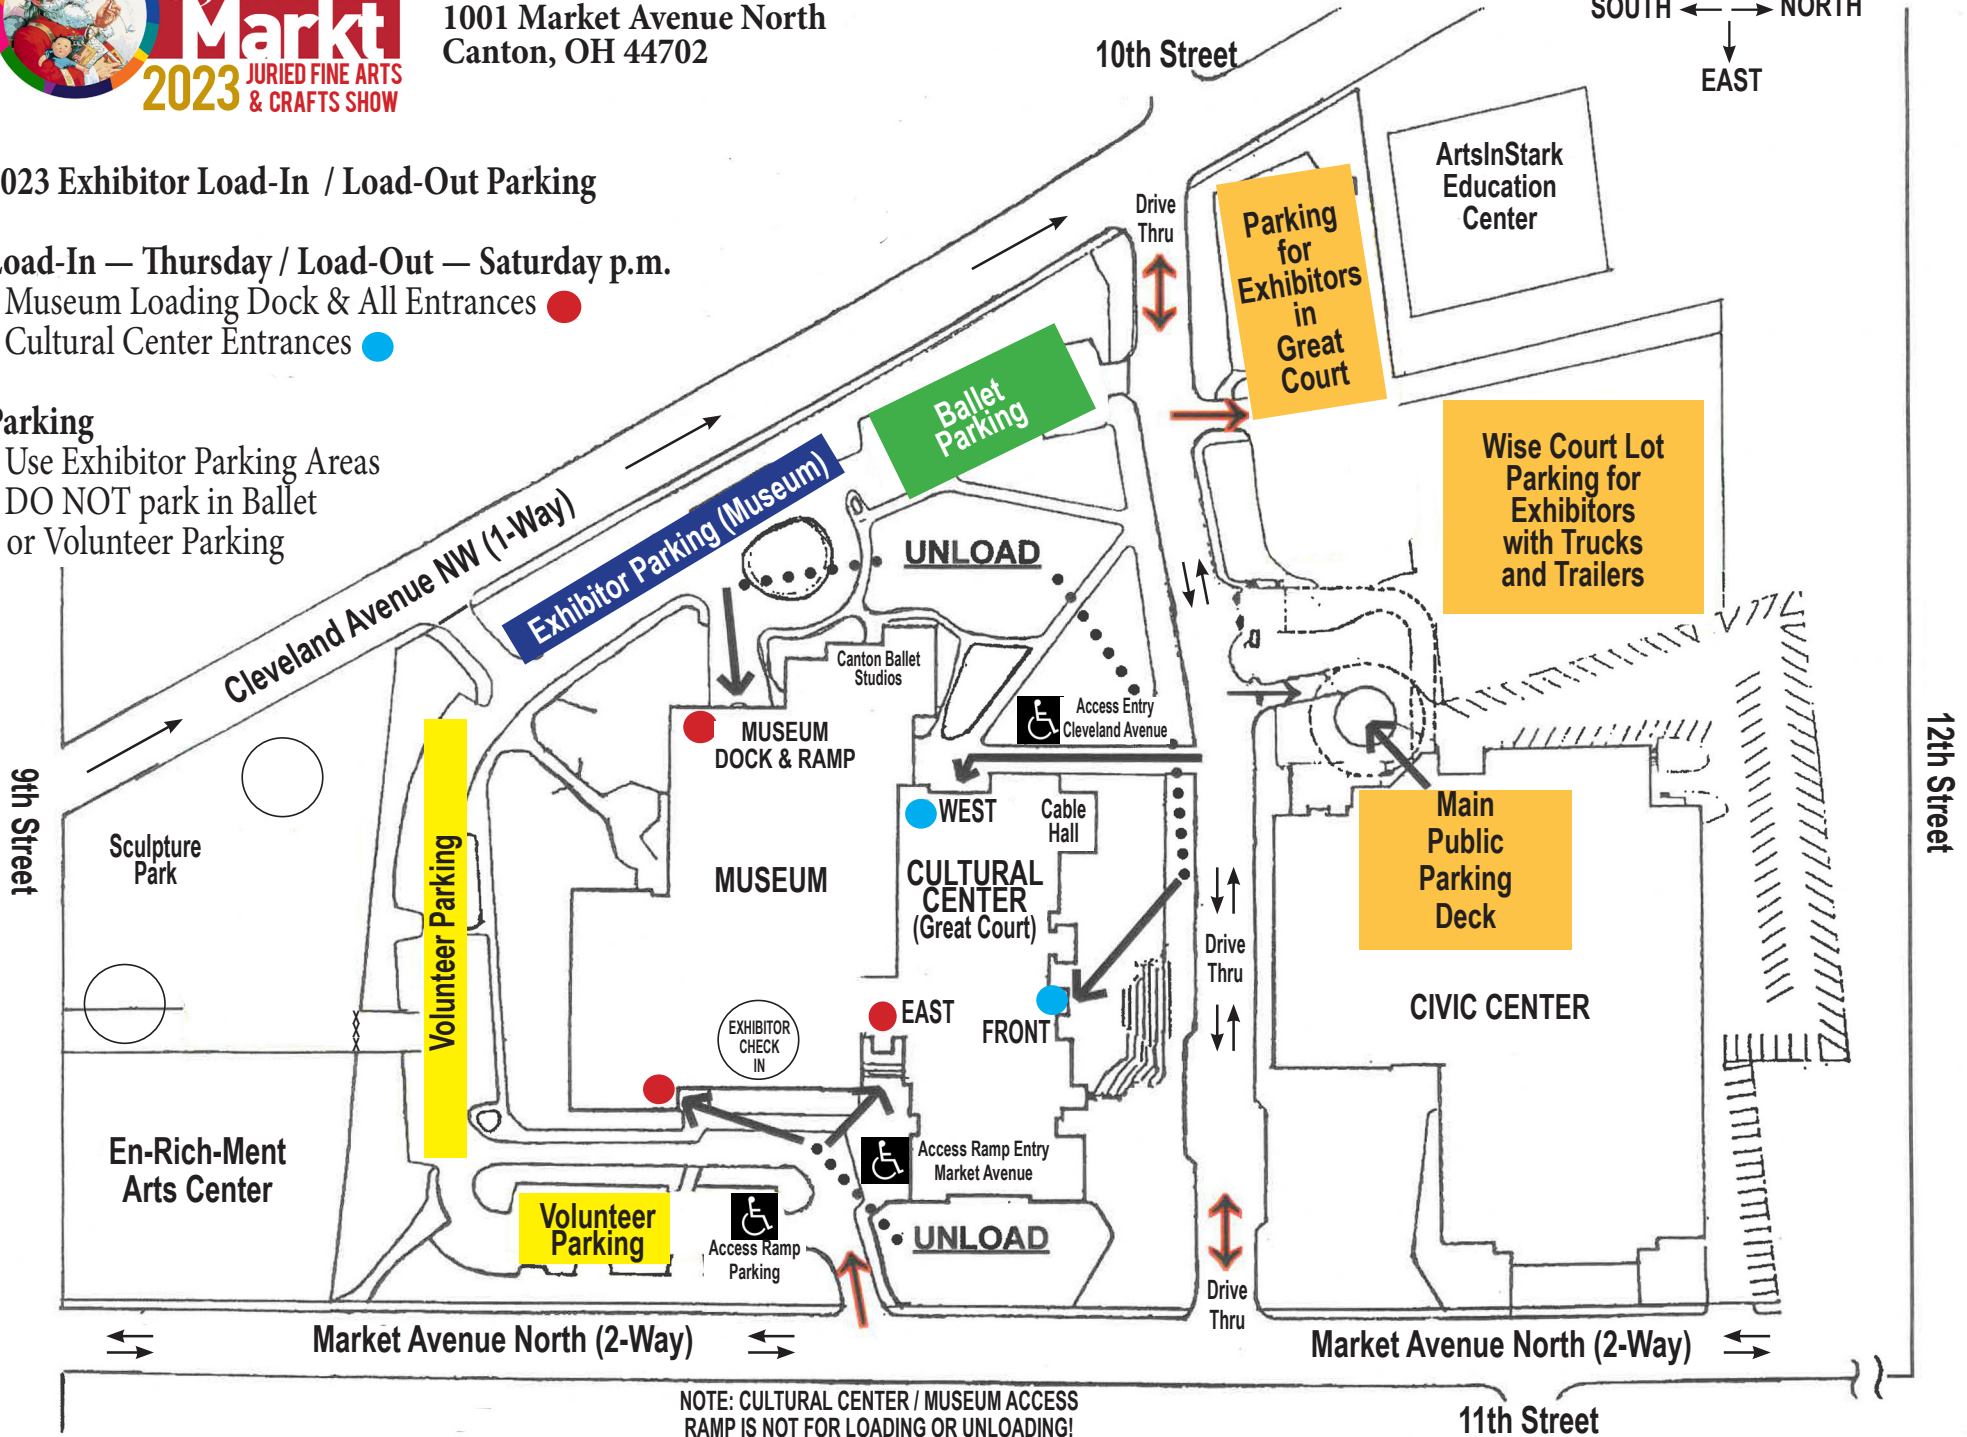

Cultural Center for the Arts
 Canton Museum of Art
 1001 Market Avenue North
 Canton, OH 44702

2023 Exhibitor Load-In / Load-Out Parking

Load-In — Thursday / Load-Out — Saturday p.m.

- Museum Loading Dock & All Entrances ●
- Cultural Center Entrances ●

Parking

- Use Exhibitor Parking Areas
- DO NOT park in Ballet or Volunteer Parking

NOTE: CULTURAL CENTER / MUSEUM ACCESS RAMP IS NOT FOR LOADING OR UNLOADING!